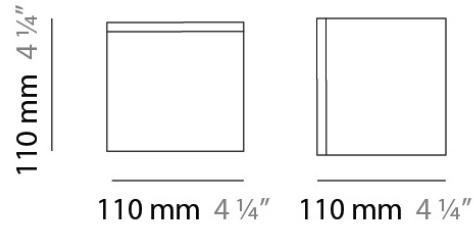

KUBIK SURFACE

D83279R9

PROJECT _____

TYPE _____

NOTES _____

QUANTITY _____

DATE _____

GENERAL

Series: Kubik
Brand: Panzeri
Division: Design
Mounting Type: Surface
Mounting Location: Ceiling
Subcategory: Ambient

PHYSICAL

Shape: Square
Length (mm): 110
Length (in): 4 ⁵/₁₆
Width (mm): 110
Width (in): 4 ⁵/₁₆
Height (mm): 110
Height (in): 4 ⁵/₁₆
Light Distribution: Omnidirectional
Weight (kg): 0.66
Weight (lbs): 1.45
Diffuser: Matte White Blown Glass
Fixture Finish: WHI
Fixture Material: Metal

ELECTRICAL

Input Wattage Range: 1 - 9 W
Lamp Type: LED
Input Wattage (W): 9.5
Total Output Wattage (W): 9
Dimming: Non-Dimmable
Driver Included: Yes
Driver Location: Integrated
Driver Type: Constant Current - 120Vac
Driver Class: Class 2
Input Voltage (V): 120 - 277
Constant Current (mA): 250
Upon Request: (Not included - see components) Remote: 0-10Vdc dimming / Phase dimming @120Vac only / Non-dimming 1

LED

Delivered Lumen Range: 500 - 999 lm
Color Temperature (°K): 3000
Max. Delivered Lumen (lm): 532
Nominal Lumen (lm): 861
CRI: >90 CRI
Lamp Life (hrs): 60000

OPTICAL

RATINGS AND CERTIFICATIONS

Certified By: CSA Certified to UL and CSA Standards
IP rating: IP40